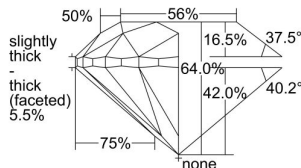

GIA®

FACSIMILE

GIA REPORT 2497844921

Verify this report at GIA.edu

GIA NATURAL DIAMOND DOSSIER®

July 08, 2024
GIA Report Number 2497844921
Shape and Cutting Style ..... Round Brilliant
Measurements ..... 4.82 - 4.87 x 3.10 mm

GRADING RESULTS

Carat Weight ..... 0.46 carat
Color Grade ..... F
Clarity Grade VS2
Cut Grade ..... Very Good

ADDITIONAL GRADING INFORMATION

Polish ..... Very Good
Symmetry ..... Very Good
Fluorescence ..... Medium Blue
Clarity Characteristics ..... Cloud, Crystal
Inscription(s): GIA 2497844921

PROPORTIONS

Profile to actual proportions

GRADING SCALES

GIA
COLOR
SCALE

COLORESS	D
	E
	F
	G
	H
	I
	J
NEAR	K
COLORLESS	L
	M
	N
	O
	P
	R
	S
	T
	U
	V
	W
	X
	Y
	Z

GIA
CLARITY
SCALE

	FLAWLESS
	INTERNALLY FLAWLESS
VERY VERY SLIGHTLY INCLUDED	VVS₁
	VVS₂
VERY SLIGHTLY INCLUDED	VS₁
	VS₂
SLIGHTLY INCLUDED	SI₁
	SI₂
INCLUDED	I₁
	I₂
	I₃

GIA
CUT
SCALE

	EXCELLENT
	VERY GOOD
	GOOD
	FAIR
	POOR