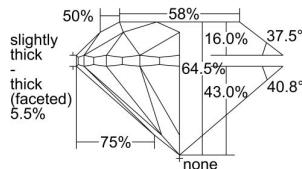

GIA®

FACSIMILE

GIA REPORT 2497845024

Verify this report at GIA.edu

GIA NATURAL DIAMOND DOSSIER®

July 11, 2024
GIA Report Number **2497845024**
Shape and Cutting Style ..... **Round Brilliant**
Measurements ..... **4.47 - 4.51 x 2.89 mm**

GRADING RESULTS

Carat Weight ..... **0.37 carat**
Color Grade ..... **G**
Clarity Grade **VS2**
Cut Grade ..... **Good**

ADDITIONAL GRADING INFORMATION

Polish ..... **Excellent**
Symmetry ..... **Very Good**
Fluorescence ..... **None**
Clarity Characteristics..... **Cloud, Crystal**
Inscription(s): **GIA 2497845024**

PROPORTIONS

Profile to actual proportions

GRADING SCALES

GIA COLOR SCALE	GIA CLARITY SCALE	GIA CUT SCALE	
D	FLAWLESS	EXCELLENT	
E	INTERNALLY FLAWLESS		
F		VVS₁	VERY GOOD
G	VVS₂		
H	VS₁	GOOD	
I	VS₂		
J	SI₁	FAIR	
K	SI₂		
L	I₁	POOR	
M	I₂		
N	I₃		
O			
P			
Q			
R			
S			
T			
U			
V			
W			
X			
Y			
Z