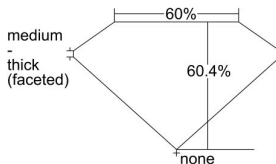

GIA®

FACSIMILE

GIA REPORT 2497849590

Verify this report at GIA.edu

GIA NATURAL DIAMOND DOSSIER®

July 08, 2024
GIA Report Number 2497849590
Shape and Cutting Style ..... Heart Brilliant
Measurements ..... 4.37 x 5.14 x 3.11 mm

GRADING RESULTS

Carat Weight ..... 0.40 carat
Color Grade ..... G
Clarity Grade VS1

ADDITIONAL GRADING INFORMATION

Polish ..... Excellent
Symmetry ..... Excellent
Fluorescence ..... None
Clarity Characteristics ..... Feather, Cloud
Inscription(s): GIA 2497849590

PROPORTIONS

Profile not to actual proportions

GRADING SCALES

GIA COLOR SCALE		GIA CLARITY SCALE			
COLORLESS	D	VERY VERY SLIGHTLY INCLUDED	FLAWLESS		
	E		INTERNALLY FLAWLESS		
	F		VVS₁		
	NEAR COLORLESS	G	VVS₂		
		H	VERY SLIGHTLY INCLUDED	VS₁	
		I		VS₂	
		FAINT	J	SLIGHTLY INCLUDED	SI₁
			K		SI₂
	L		INCLUDED	I₁	
	M			I₂	
N	I₃				
VERT LIGHT	O				
	P				
	Q				
	R				
	S				
	T				
LIGHT	U				
	V				
	W				
	X				
	Y				
	Z