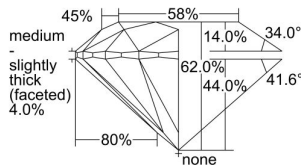

GIA®

FACSIMILE

GIA REPORT 2497849670

Verify this report at GIA.edu

GIA NATURAL DIAMOND DOSSIER®

July 10, 2024
GIA Report Number **2497849670**
Shape and Cutting Style ..... **Round Brilliant**
Measurements ..... **5.11 - 5.12 x 3.17 mm**

GRADING RESULTS

Carat Weight ..... **0.51 carat**
Color Grade ..... **K**
Clarity Grade **VS2**
Cut Grade ..... **Excellent**

ADDITIONAL GRADING INFORMATION

Polish ..... **Excellent**
Symmetry ..... **Excellent**
Fluorescence ..... **Faint**
Clarity Characteristics ..... **Cloud, Crystal**
Inscription(s): **GIA 2497849670**

PROPORTIONS

Profile to actual proportions

GRADING SCALES

GIA COLOR SCALE

COLORED	D
	E
	F
	G
	H
	I
	J
	K
	L
	M
	N
	O
	P
	R
	S
	T
	U
	V
	W
	X
	Y
	Z

GIA CLARITY SCALE

GIA CUT SCALE

EXCELLENT
VERY GOOD
GOOD
FAIR
POOR