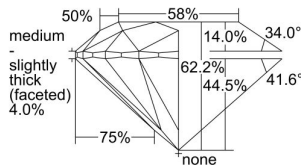

GIA®

FACSIMILE

GIA REPORT 2497850768

Verify this report at GIA.edu

GIA NATURAL DIAMOND DOSSIER®

July 09, 2024
GIA Report Number 2497850768
Shape and Cutting Style ..... Round Brilliant
Measurements ..... 4.43 - 4.45 x 2.76 mm

GRADING RESULTS

Carat Weight ..... 0.33 carat
Color Grade ..... H
Clarity Grade VVS1
Cut Grade ..... Excellent

ADDITIONAL GRADING INFORMATION

Polish ..... Excellent
Symmetry ..... Excellent
Fluorescence ..... Medium Blue
Clarity Characteristics ..... Pinpoint
Inscription(s): GIA 2497850768

PROPORTIONS

Profile to actual proportions

GRADING SCALES

GIA COLOR SCALE	GIA CLARITY SCALE	GIA CUT SCALE	
D	FLAWLESS	EXCELLENT	
E	INTERNALLY FLAWLESS		
F		VVS₁	VERY GOOD
G	VVS₂		
H	VS₁	GOOD	
I	VS₂		
J	SI₁	FAIR	
K	SI₂		
L	I₁	POOR	
M	I₂		
N	I₃		
O			
P			
Q			
R			
S			
T			
U			
V			
W			
X			
Y			
Z