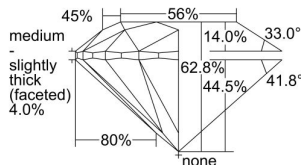

GIA®

FACSIMILE

GIA REPORT 2497851766

Verify this report at GIA.edu

GIA NATURAL DIAMOND DOSSIER®

July 10, 2024
GIA Report Number 2497851766
Shape and Cutting Style ..... Round Brilliant
Measurements ..... 4.78 - 4.82 x 3.02 mm

GRADING RESULTS

Carat Weight ..... 0.42 carat
Color Grade ..... G
Clarity Grade VS1
Cut Grade ..... Excellent

ADDITIONAL GRADING INFORMATION

Polish ..... Excellent
Symmetry ..... Excellent
Fluorescence ..... Medium Blue
Clarity Characteristics ..... Cloud, Needle, Pinpoint
Inscription(s): GIA 2497851766

PROPORTIONS

Profile to actual proportions

GRADING SCALES

GIA COLOR SCALE

COLORLESS	D
	E
	F
	G
	H
	I
	J
NEAR COLORLESS	K
	L
FANT	M
	N
	O
	P
VERY LIGHT	Q
	R
	S
	T
	U
	V
	W
	X
	Y
LIGHT	Z

GIA CLARITY SCALE

FLAWLESS	INTERNAL FLAWLESS	
		FLAWLESS
VERY VERY SLIGHTLY INCLUDED	VVS₁	
	VVS₂	
VERY SLIGHTLY INCLUDED	VS₁	
	VS₂	
SLIGHTLY INCLUDED	SI₁	
	SI₂	
INCLUDED	I₁	
	I₂	
	I₃	

GIA CUT SCALE

EXCELLENT
VERY GOOD
GOOD
FAIR
POOR