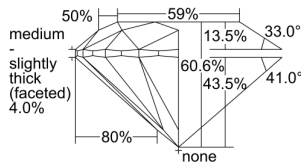

GIA®

FACSIMILE

GIA REPORT 2497852701

Verify this report at GIA.edu

GIA NATURAL DIAMOND DOSSIER®

July 10, 2024
GIA Report Number 2497852701
Shape and Cutting Style ..... Round Brilliant
Measurements ..... 4.36 - 4.38 x 2.65 mm

GRADING RESULTS

Carat Weight ..... 0.31 carat
Color Grade ..... D
Clarity Grade VS1
Cut Grade ..... Excellent

ADDITIONAL GRADING INFORMATION

Polish ..... Excellent
Symmetry ..... Excellent
Fluorescence ..... Faint
Clarity Characteristics ..... Crystal, Needle, Pinpoint
Inscription(s): GIA 2497852701

PROPORTIONS

Profile to actual proportions

GRADING SCALES

GIA COLOR SCALE	GIA CLARITY SCALE	GIA CUT SCALE	
D	FLAWLESS	EXCELLENT	
E	INTERNALLY FLAWLESS		
F		VVS₁	VERY GOOD
G	VVS₂		
H	VS₁	GOOD	
I	VS₂		
J	SI₁	FAIR	
K	SI₂		
L	I₁	POOR	
M	I₂		
N	I₃		
O			
P			
Q			
R			
S			
T			
U			
V			
W			
X			
Y			
Z