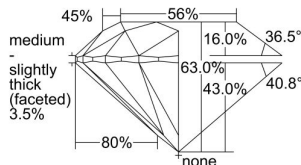

GIA®

FACSIMILE

GIA REPORT 2497854096

Verify this report at GIA.edu

GIA NATURAL DIAMOND DOSSIER®

July 11, 2024
GIA Report Number 2497854096
Shape and Cutting Style ..... Round Brilliant
Measurements ..... 4.87 - 4.90 x 3.08 mm

GRADING RESULTS

Carat Weight ..... 0.45 carat
Color Grade I
Clarity Grade S11
Cut Grade ..... Excellent

ADDITIONAL GRADING INFORMATION

Polish ..... Excellent
Symmetry ..... Excellent
Fluorescence ..... Faint
Clarity Characteristics ..... Cloud, Crystal
Inscription(s): GIA 2497854096

PROPORTIONS

Profile to actual proportions

GRADING SCALES

GIA COLOR SCALE

COLOREDNESS	D
	E
	F
	G
	H
	I
	J
NEAR COLORLESS	K
	L
FAINTE	M
	N
	O
	P
VERY LIGHT	Q
	R
	S
	T
	U
	V
	W
	X
	Y
LIGHT	Z

GIA CLARITY SCALE

FLAWLESS	VERY VERY SLIGHTLY INCLUDED	VVS₁	VVS₂	VS₁	VS₂	S1₁	S1₂	I₁	I₂	I₃	
											INTERNALLY FLAWLESS

GIA CUT SCALE

EXCELLENT
VERY GOOD
GOOD
FAIR
POOR