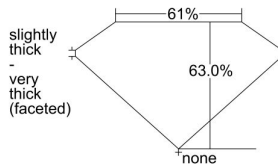

GIA®

FACSIMILE

GIA REPORT 2497855436

Verify this report at GIA.edu

GIA NATURAL DIAMOND DOSSIER®

July 08, 2024
GIA Report Number 2497855436
Shape and Cutting Style ..... Marquise Brilliant
Measurements ..... 7.73 x 4.18 x 2.64 mm

GRADING RESULTS

Carat Weight ..... 0.50 carat
Color Grade ..... D
Clarity Grade VVS1

ADDITIONAL GRADING INFORMATION

Polish ..... Excellent
Symmetry ..... Good
Fluorescence ..... None
Clarity Characteristics..... Needle, Pinpoint, Extra Facet
Inscription(s): GIA 2497855436

PROPORTIONS

Profile not to actual proportions

GRADING SCALES

GIA COLOR SCALE		GIA CLARITY SCALE			
COLORLESS	D	VERY SLIGHTLY INCLUDED	FLAWLESS		
	E		INTERNALLY FLAWLESS		
	F	SLIGHTLY INCLUDED	VVS₁		
	G		VVS₂		
	H		VS₁		
	NEAR COLORLESS	I	VERY SLIGHTLY INCLUDED	VS₂	
		J		SI₁	
		FAINT	K	SLIGHTLY INCLUDED	SI₂
			L		I₁
			M		I₂
VERT LIGHT	N	INCLUDED	I₃		
	O				
	P				
	Q				
	R				
LIGHT	S				
	T				
	U				
	V				
	W				
	X				
	Y				
	Z