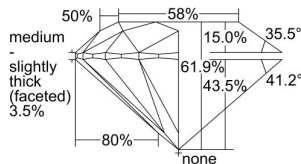

GIA®

FACSIMILE

GIA REPORT 2497855904

Verify this report at GIA.edu

GIA NATURAL DIAMOND DOSSIER®

July 09, 2024
GIA Report Number **2497855904**
Shape and Cutting Style ..... **Round Brilliant**
Measurements ..... **3.89 - 3.91 x 2.41 mm**

GRADING RESULTS

Carat Weight ..... **0.22 carat**
Color Grade ..... **F**
Clarity Grade **VS1**
Cut Grade ..... **Excellent**

ADDITIONAL GRADING INFORMATION

Polish ..... **Excellent**
Symmetry ..... **Excellent**
Fluorescence ..... **None**
Clarity Characteristics..... **Cloud, Needle**
Inscription(s): **GIA 2497855904**

PROPORTIONS

Profile to actual proportions

GRADING SCALES

GIA COLOR SCALE	GIA CLARITY SCALE	GIA CUT SCALE	
D	FLAWLESS	EXCELLENT	
E	INTERNALLY FLAWLESS		
F		VVS₁	VERY GOOD
G	VVS₂		
H	VS₁	GOOD	
I	VS₂		
J	SI₁	FAIR	
K	SI₂		
L	I₁	POOR	
M			
N			
O	I₂		
P			
Q			
R	I₃		
S			
T			
U			
V			
W			
X			
Y			
Z