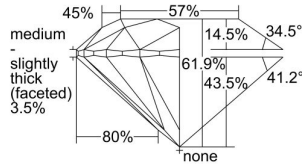

GIA®

FACSIMILE

GIA REPORT 2497857856

Verify this report at GIA.edu

GIA NATURAL DIAMOND DOSSIER®

July 09, 2024
GIA Report Number **2497857856**
Shape and Cutting Style ..... **Round Brilliant**
Measurements ..... **4.15 - 4.17 x 2.57 mm**

GRADING RESULTS

Carat Weight ..... **0.27 carat**
Color Grade ..... **F**
Clarity Grade **VVS2**
Cut Grade ..... **Excellent**

ADDITIONAL GRADING INFORMATION

Polish ..... **Excellent**
Symmetry ..... **Excellent**
Fluorescence ..... **None**
Clarity Characteristics..... **Cloud**
Inscription(s): **GIA 2497857856**

PROPORTIONS

Profile to actual proportions