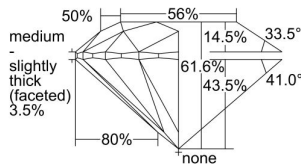

GIA®

FACSIMILE

GIA REPORT 2497858629

Verify this report at GIA.edu

GIA NATURAL DIAMOND DOSSIER®

July 09, 2024
GIA Report Number **2497858629**
Shape and Cutting Style ..... **Round Brilliant**
Measurements ..... **4.31 - 4.34 x 2.66 mm**

GRADING RESULTS

Carat Weight ..... **0.30 carat**
Color Grade ..... **I**
Clarity Grade **VVS2**
Cut Grade ..... **Excellent**

ADDITIONAL GRADING INFORMATION

Polish ..... **Excellent**
Symmetry ..... **Excellent**
Fluorescence ..... **Faint**
Clarity Characteristics ..... **Pinpoint**
Inscription(s): **GIA 2497858629**

PROPORTIONS

Profile to actual proportions

GRADING SCALES

GIA COLOR SCALE

COLORLESS	D
	E
	F
	G
	H
	I
	J
NEAR COLORLESS	K
	L
FAIN	M
	N
	O
	P
VERY LIGHT	Q
	R
	S
	T
	U
	V
	W
	X
	Y
LIGHT	Z

GIA CLARITY SCALE

	FLAWLESS
	INTERNALLY FLAWLESS
VERY VERY SLIGHTLY INCLUDED	VVS₁
	VVS₂
VERY SLIGHTLY INCLUDED	VS₁
	VS₂
SLIGHTLY INCLUDED	SI₁
	SI₂
INCLUDED	I₁
	I₂
	I₃

GIA CUT SCALE

	EXCELLENT
	VERY GOOD
	GOOD
	FAIR
	POOR