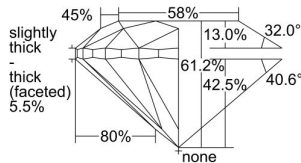

GIA®

FACSIMILE

GIA REPORT 2497859643

Verify this report at GIA.edu

GIA NATURAL DIAMOND DOSSIER®

July 15, 2024
GIA Report Number 2497859643
Shape and Cutting Style ..... Round Brilliant
Measurements ..... 5.04 - 5.10 x 3.10 mm

GRADING RESULTS

Carat Weight ..... 0.50 carat
Color Grade ..... J
Clarity Grade VS1
Cut Grade ..... Very Good

ADDITIONAL GRADING INFORMATION

Polish ..... Very Good
Symmetry ..... Very Good
Fluorescence ..... Strong Blue
Clarity Characteristics ..... Crystal, Pinpoint
Inscription(s): GIA 2497859643

PROPORTIONS

GRADING SCALES

GIA COLOR SCALE	GIA CLARITY SCALE	GIA CUT SCALE	
D	FLAWLESS	EXCELLENT	
E	INTERNALLY FLAWLESS		
F		VVS₁	VERY GOOD
G	VVS₂		
H	VS₁	GOOD	
I	VS₂		
J	SI₁	FAIR	
K	SI₂		
L	I₁	POOR	
M	I₂		
N	I₃		
O			
P			
Q			
R			
S			
T			
U			
V			
W			
X			
Y			
Z