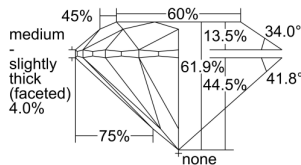

GIA®

FACSIMILE

GIA REPORT 2497859801

Verify this report at GIA.edu

GIA NATURAL DIAMOND DOSSIER®

July 15, 2024
GIA Report Number 2497859801
Shape and Cutting Style ..... Round Brilliant
Measurements ..... 5.69 - 5.72 x 3.53 mm

GRADING RESULTS

Carat Weight ..... 0.71 carat
Color Grade ..... H
Clarity Grade VS1
Cut Grade ..... Excellent

ADDITIONAL GRADING INFORMATION

Polish ..... Excellent
Symmetry ..... Excellent
Fluorescence ..... Faint
Clarity Characteristics ..... Cloud, Feather, Pinpoint
Inscription(s): GIA 2497859801

PROPORTIONS

Profile to actual proportions