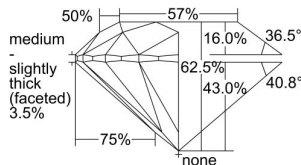

GIA®

FACSIMILE

GIA REPORT 2497859979

Verify this report at GIA.edu

GIA NATURAL DIAMOND DOSSIER®

July 09, 2024
GIA Report Number **2497859979**
Shape and Cutting Style ..... **Round Brilliant**
Measurements ..... **5.11 - 5.14 x 3.20 mm**

GRADING RESULTS

Carat Weight ..... **0.52 carat**
Color Grade ..... **H**
Clarity Grade **VS1**
Cut Grade ..... **Excellent**

ADDITIONAL GRADING INFORMATION

Polish ..... **Excellent**
Symmetry ..... **Excellent**
Fluorescence ..... **None**
Clarity Characteristics..... **Crystal, Cloud, Pinpoint**
Inscription(s): **GIA 2497859979**

PROPORTIONS

Profile to actual proportions