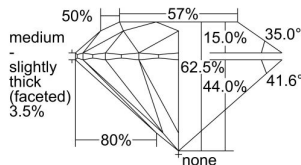

GIA®

FACSIMILE

GIA REPORT 2497861634

Verify this report at GIA.edu

GIA NATURAL DIAMOND DOSSIER®

July 09, 2024
GIA Report Number **2497861634**
Shape and Cutting Style ..... **Round Brilliant**
Measurements ..... **4.80 - 4.82 x 3.01 mm**

GRADING RESULTS

Carat Weight ..... **0.42 carat**
Color Grade ..... **D**
Clarity Grade **S11**
Cut Grade ..... **Excellent**

ADDITIONAL GRADING INFORMATION

Polish ..... **Excellent**
Symmetry ..... **Excellent**
Fluorescence ..... **None**
Clarity Characteristics ..... **Cloud**
Inscription(s): **GIA 2497861634**

PROPORTIONS

Profile to actual proportions