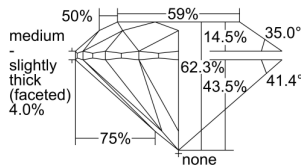

GIA®

FACSIMILE

GIA REPORT 2497867541

Verify this report at GIA.edu

GIA NATURAL DIAMOND DOSSIER®

July 09, 2024
GIA Report Number 2497867541
Shape and Cutting Style ..... Round Brilliant
Measurements ..... 4.66 - 4.68 x 2.91 mm

GRADING RESULTS

Carat Weight ..... 0.39 carat
Color Grade ..... H
Clarity Grade VS1
Cut Grade ..... Excellent

ADDITIONAL GRADING INFORMATION

Polish ..... Excellent
Symmetry ..... Excellent
Fluorescence ..... Medium Blue
Clarity Characteristics ..... Feather, Cloud
Inscription(s): GIA 2497867541

PROPORTIONS

Profile to actual proportions

GRADING SCALES

GIA COLOR SCALE	GIA CLARITY SCALE	GIA CUT SCALE	
D	FLAWLESS	EXCELLENT	
E	INTERNALLY FLAWLESS		
F		VVS₁	VERY GOOD
G	VVS₂		
H	VS₁	GOOD	
I	VS₂		
J	SI₁	FAIR	
K	SI₂		
L	I₁	POOR	
M			I₂
N	I₃		
O			
P			
Q			
R			
S			
T			
U			
V			
W			
X			
Y			
Z