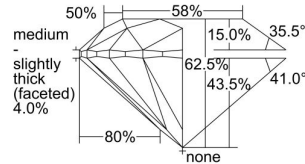

GIA®

FACSIMILE

GIA REPORT 2497868584

Verify this report at GIA.edu

GIA NATURAL DIAMOND DOSSIER®

July 09, 2024
GIA Report Number **2497868584**
Shape and Cutting Style ..... **Round Brilliant**
Measurements ..... **5.41 - 5.44 x 3.39 mm**

GRADING RESULTS

Carat Weight ..... **0.62 carat**
Color Grade ..... **I**
Clarity Grade **VS1**
Cut Grade ..... **Excellent**

ADDITIONAL GRADING INFORMATION

Polish ..... **Excellent**
Symmetry ..... **Excellent**
Fluorescence ..... **Faint**
Clarity Characteristics ..... **Crystal**
Inscription(s): **GIA 2497868584**

PROPORTIONS

Profile to actual proportions

GRADING SCALES

GIA COLOR SCALE	GIA CLARITY SCALE	GIA CUT SCALE	
D	FLAWLESS	EXCELLENT	
E	INTERNALLY FLAWLESS		
F		VVS₁	VERY GOOD
G	VVS₂		
H	VS₁	GOOD	
I	VS₂		
J	SI₁	FAIR	
K	SI₂		
L	I₁	POOR	
M	I₂		
N	I₃		
O			
P			
Q			
R			
S			
T			
U			
V			
W			
X			
Y			
Z