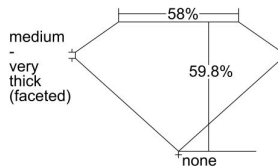

GIA®

FACSIMILE

GIA REPORT 2497869666

Verify this report at GIA.edu

GIA NATURAL DIAMOND DOSSIER®

July 10, 2024
GIA Report Number 2497869666
Shape and Cutting Style ..... Heart Brilliant
Measurements ..... 4.69 x 5.49 x 3.28 mm

GRADING RESULTS

Carat Weight ..... 0.50 carat
Color Grade I
Clarity Grade SI1

ADDITIONAL GRADING INFORMATION

Polish ..... Very Good
Symmetry ..... Very Good
Fluorescence ..... Faint
Clarity Characteristics ..... Cloud, Crystal
Inscription(s): GIA 2497869666

PROPORTIONS

Profile not to actual proportions

GRADING SCALES

GIA COLOR SCALE		GIA CLARITY SCALE		
NEAR COLORLESS	D	VERY VERY SLIGHTLY INCLUDED	FLAWLESS	
	E		INTERNALLY FLAWLESS	
	F		VVS₁	
	FAINT	G	VERY SLIGHTLY INCLUDED	VVS₂
		H		VS₁
		I	SLIGHTLY INCLUDED	VS₂
		J		SI₁
	LIGHT	K	INCLUDED	SI₂
		L		I₁
		M		I₂
N		NOT GRADED	I₃	
O				
P				
Q				
R				
S				
T				
U				
V				
W				
X				
Y				
Z