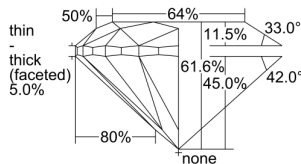

GIA®

FACSIMILE

GIA REPORT 2497870284

Verify this report at GIA.edu

GIA NATURAL DIAMOND DOSSIER®

July 08, 2024
GIA Report Number **2497870284**
Shape and Cutting Style ..... **Round Brilliant**
Measurements ..... **4.26 - 4.29 x 2.63 mm**

GRADING RESULTS

Carat Weight ..... **0.30 carat**
Color Grade ..... **G**
Clarity Grade **VVS2**
Cut Grade ..... **Very Good**

ADDITIONAL GRADING INFORMATION

Polish ..... **Excellent**
Symmetry ..... **Excellent**
Fluorescence ..... **None**
Clarity Characteristics..... **Cloud, Needle, Pinpoint**
Inscription(s): **GIA 2497870284**

PROPORTIONS

Profile to actual proportions