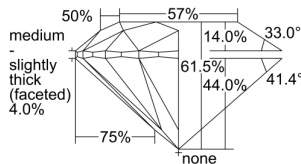

GIA®

FACSIMILE

GIA REPORT 2497870743

Verify this report at GIA.edu

GIA NATURAL DIAMOND DOSSIER®

July 12, 2024
GIA Report Number **2497870743**
Shape and Cutting Style ..... **Round Brilliant**
Measurements ..... **4.73 - 4.76 x 2.92 mm**

GRADING RESULTS

Carat Weight ..... **0.40 carat**
Color Grade ..... **J**
Clarity Grade **S11**
Cut Grade ..... **Excellent**

ADDITIONAL GRADING INFORMATION

Polish ..... **Excellent**
Symmetry ..... **Excellent**
Fluorescence ..... **None**
Clarity Characteristics ..... **Feather**
Inscription(s): **GIA 2497870743**

PROPORTIONS

Profile to actual proportions

GRADING SCALES

GIA COLOR SCALE	GIA CLARITY SCALE	GIA CUT SCALE	
D	FLAWLESS	EXCELLENT	
E	INTERNALLY FLAWLESS		
F		VVS₁	VERY GOOD
G	VVS₂		
H	VS₁	GOOD	
I	VS₂		
J	S1₁	FAIR	
K	S1₂		
L	I₁	POOR	
M	I₂		
N	I₃		
O			
P			
Q			
R			
S			
T			
U			
V			
W			
X			
Y			
Z