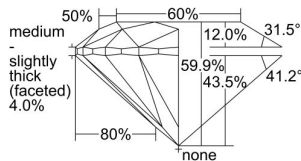

GIA®

FACSIMILE

GIA REPORT 2497870806

Verify this report at GIA.edu

GIA NATURAL DIAMOND DOSSIER®

July 11, 2024
GIA Report Number **2497870806**
Shape and Cutting Style ..... **Round Brilliant**
Measurements ..... **5.99 - 6.03 x 3.60 mm**

GRADING RESULTS

Carat Weight ..... **0.80 carat**
Color Grade ..... **G**
Clarity Grade **VS2**
Cut Grade ..... **Excellent**

ADDITIONAL GRADING INFORMATION

Polish ..... **Excellent**
Symmetry ..... **Excellent**
Fluorescence ..... **None**
Clarity Characteristics..... **Crystal, Cloud**
Inscription(s): **GIA 2497870806**

PROPORTIONS

Profile to actual proportions

GRADING SCALES

GIA COLOR SCALE	GIA CLARITY SCALE	GIA CUT SCALE
D	FLAWLESS	EXCELLENT
E	FLAWLESS	
F	INTERNALLY FLAWLESS	VERY GOOD
G	FLAWLESS	
H	VVS₁	GOOD
I	VVS₂	
J	VS₁	FAIR
K	VS₂	
L	SI₁	POOR
M	SI₂	
N	I₁	
O	I₂	
P	I₃	
Q		
R		
S		
T		
U		
V		
W		
X		
Y		
Z