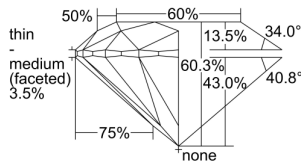

GIA®

FACSIMILE

GIA REPORT 2497875724

Verify this report at GIA.edu

GIA NATURAL DIAMOND DOSSIER®

July 09, 2024
GIA Report Number **2497875724**
Shape and Cutting Style ..... **Round Brilliant**
Measurements ..... **4.80 - 4.83 x 2.90 mm**

GRADING RESULTS

Carat Weight ..... **0.41 carat**
Color Grade ..... **I**
Clarity Grade **VVS1**
Cut Grade ..... **Excellent**

ADDITIONAL GRADING INFORMATION

Polish ..... **Excellent**
Symmetry ..... **Excellent**
Fluorescence ..... **Faint**
Clarity Characteristics..... **Pinpoint, Feather, Surface Graining**
Inscription(s): **GIA 2497875724**

PROPORTIONS

Profile to actual proportions