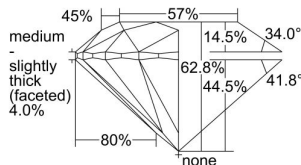

GIA®

FACSIMILE

GIA REPORT 2497877231

Verify this report at GIA.edu

GIA NATURAL DIAMOND DOSSIER®

July 09, 2024
GIA Report Number **2497877231**
Shape and Cutting Style ..... **Round Brilliant**
Measurements ..... **4.12 - 4.15 x 2.60 mm**

GRADING RESULTS

Carat Weight ..... **0.27 carat**
Color Grade ..... **G**
Clarity Grade **VS2**
Cut Grade ..... **Excellent**

ADDITIONAL GRADING INFORMATION

Polish ..... **Excellent**
Symmetry ..... **Excellent**
Fluorescence ..... **None**
Clarity Characteristics ..... **Cloud, Crystal**
Inscription(s): **GIA 2497877231**

PROPORTIONS

Profile to actual proportions