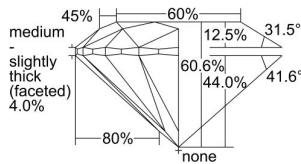

GIA®

FACSIMILE

GIA REPORT 2497889226

Verify this report at GIA.edu

GIA NATURAL DIAMOND DOSSIER®

July 11, 2024
GIA Report Number **2497889226**
Shape and Cutting Style ..... **Round Brilliant**
Measurements ..... **5.11 - 5.14 x 3.11 mm**

GRADING RESULTS

Carat Weight ..... **0.50 carat**
Color Grade ..... **F**
Clarity Grade **VVS2**
Cut Grade ..... **Excellent**

ADDITIONAL GRADING INFORMATION

Polish ..... **Excellent**
Symmetry ..... **Excellent**
Fluorescence ..... **None**
Clarity Characteristics..... **Indented Natural, Pinpoint**
Inscription(s): **GIA 2497889226**

PROPORTIONS

Profile to actual proportions

GRADING SCALES

GIA COLOR SCALE	GIA CLARITY SCALE	GIA CUT SCALE	
D	FLAWLESS	EXCELLENT	
E	INTERNALLY FLAWLESS		
F		VVS₁	VERY GOOD
G	VVS₂		
H	VS₁	GOOD	
I	VS₂		
J	SI₁	FAIR	
K	SI₂		
L	I₁	POOR	
M	I₂		
N	I₃		
O			
P			
Q			
R			
S			
T			
U			
V			
W			
X			
Y			
Z