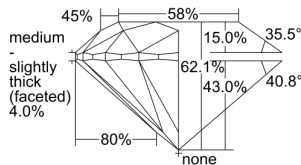

GIA®

FACSIMILE

GIA REPORT 2497892445

Verify this report at GIA.edu

GIA NATURAL DIAMOND DOSSIER®

July 12, 2024
GIA Report Number **2497892445**
Shape and Cutting Style ..... **Round Brilliant**
Measurements ..... **4.37 - 4.38 x 2.72 mm**

GRADING RESULTS

Carat Weight ..... **0.32 carat**
Color Grade ..... **F**
Clarity Grade **VS2**
Cut Grade ..... **Excellent**

ADDITIONAL GRADING INFORMATION

Polish ..... **Excellent**
Symmetry ..... **Excellent**
Fluorescence ..... **None**
Clarity Characteristics..... **Cloud, Crystal**
Inscription(s): **GIA 2497892445**

PROPORTIONS

Profile to actual proportions

GRADING SCALES

GIA COLOR SCALE	GIA CLARITY SCALE	GIA CUT SCALE	
D	FLAWLESS	EXCELLENT	
E	INTERNALLY FLAWLESS		
F		VVS₁	VERY GOOD
G	VVS₂		
H	VS₁	GOOD	
I	VS₂		
J	SI₁	FAIR	
K	SI₂		
L	I₁	POOR	
M	I₂		
N	I₃		
O			
P			
Q			
R			
S			
T			
U			
V			
W			
X			
Y			
Z