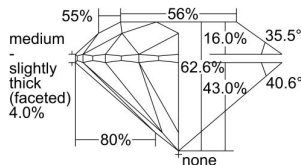

GIA®

FACSIMILE

GIA REPORT 2497894435

Verify this report at GIA.edu

GIA NATURAL DIAMOND DOSSIER®

July 16, 2024
GIA Report Number **2497894435**
Shape and Cutting Style ..... **Round Brilliant**
Measurements ..... **4.48 - 4.49 x 2.81 mm**

GRADING RESULTS

Carat Weight ..... **0.35 carat**
Color Grade ..... **E**
Clarity Grade **S11**
Cut Grade ..... **Excellent**

ADDITIONAL GRADING INFORMATION

Polish ..... **Excellent**
Symmetry ..... **Excellent**
Fluorescence ..... **None**
Clarity Characteristics ..... **Cloud, Crystal**
Inscription(s): **GIA 2497894435**

PROPORTIONS

Profile to actual proportions

GRADING SCALES

GIA COLOR SCALE	GIA CLARITY SCALE	GIA CUT SCALE	
D	FLAWLESS	EXCELLENT	
E	INTERNALLY FLAWLESS		
F		VVS₁	VERY GOOD
G	VVS₂		
H	VS₁	GOOD	
I	VS₂		
J	S1₁	FAIR	
K	S1₂		
L	I₁	POOR	
M	I₂		
N	I₃		
O			
P			
Q			
R			
S			
T			
U			
V			
W			
X			
Y			
Z