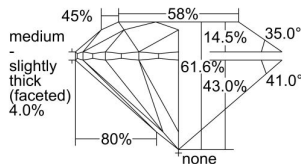

GIA®

FACSIMILE

GIA REPORT 2497898473

Verify this report at GIA.edu

GIA NATURAL DIAMOND DOSSIER®

July 16, 2024
GIA Report Number **2497898473**
Shape and Cutting Style ..... **Round Brilliant**
Measurements ..... **4.45 - 4.48 x 2.75 mm**

GRADING RESULTS

Carat Weight ..... **0.34 carat**
Color Grade ..... **G**
Clarity Grade **VVS1**
Cut Grade ..... **Excellent**

ADDITIONAL GRADING INFORMATION

Polish ..... **Excellent**
Symmetry ..... **Excellent**
Fluorescence ..... **None**
Clarity Characteristics..... **Internal Graining, Surface Graining**
Inscription(s): **GIA 2497898473**

PROPORTIONS

Profile to actual proportions

GRADING SCALES

GIA COLOR SCALE	GIA CLARITY SCALE	GIA CUT SCALE	
D	FLAWLESS	EXCELLENT	
E	INTERNALLY FLAWLESS		
F		VVS₁	VERY GOOD
G	VVS₂		
H	VS₁	GOOD	
I	VS₂		
J	SI₁	FAIR	
K	SI₂		
L	I₁	POOR	
M	I₂		
N	I₃		
O			
P			
Q			
R			
S			
T			
U			
V			
W			
X			
Y			
Z