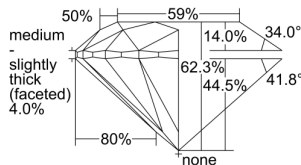

GIA®

FACSIMILE

GIA REPORT 2497899534

Verify this report at GIA.edu

GIA NATURAL DIAMOND DOSSIER®

July 12, 2024
GIA Report Number 2497899534
Shape and Cutting Style ..... Round Brilliant
Measurements ..... 4.57 - 4.59 x 2.85 mm

GRADING RESULTS

Carat Weight ..... 0.36 carat
Color Grade ..... G
Clarity Grade VS1
Cut Grade ..... Excellent

ADDITIONAL GRADING INFORMATION

Polish ..... Excellent
Symmetry ..... Excellent
Fluorescence ..... None
Clarity Characteristics ..... Crystal, Pinpoint
Inscription(s): GIA 2497899534

PROPORTIONS

Profile to actual proportions

GRADING SCALES

GIA COLOR SCALE	GIA CLARITY SCALE	GIA CUT SCALE
COLOURLESS D	FLAWLESS	EXCELLENT
E	INTERNALLY FLAWLESS	
F	VVS₁	VERY GOOD
G		
H	VS₁	GOOD
I		
J	VS₂	FAIR
K		
L	SI₁	POOR
M		
N	I₁	
O		
P	I₂	
Q		
R	I₃	
S		
T		
U		
V		
W		
X		
Y		
Z