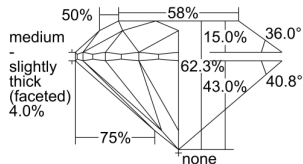

GIA®

FACSIMILE

GIA REPORT 2497903819

Verify this report at GIA.edu

GIA NATURAL DIAMOND DOSSIER®

July 11, 2024
GIA Report Number **2497903819**
Shape and Cutting Style ..... **Round Brilliant**
Measurements ..... **4.53 - 4.57 x 2.83 mm**

GRADING RESULTS

Carat Weight ..... **0.36 carat**
Color Grade ..... **E**
Clarity Grade **S12**
Cut Grade ..... **Excellent**

ADDITIONAL GRADING INFORMATION

Polish ..... **Excellent**
Symmetry ..... **Excellent**
Fluorescence ..... **None**
Clarity Characteristics ..... **Cloud**
Inscription(s): **GIA 2497903819**

PROPORTIONS

Profile to actual proportions

GRADING SCALES

GIA COLOR SCALE

COLOREDNESS	D
	E
	F
	G
	H
	I
	J
NEAR COLORLESS	K
	L
Faint	M
	N
	O
	P
Very Light	R
	S
	T
	U
	V
	W
Light	X
	Y
	Z

GIA CLARITY SCALE

VERY VERY SLIGHTLY INCLUDED	FLAWLESS
	INTERNALLY FLAWLESS
VERY SLIGHTLY INCLUDED	VVS₁
	VVS₂
SLIGHTLY INCLUDED	VS₁
	VS₂
INCLUDED	I₁
	I₂
	I₃

GIA CUT SCALE

EXCELLENT
VERY GOOD
GOOD
FAIR
POOR