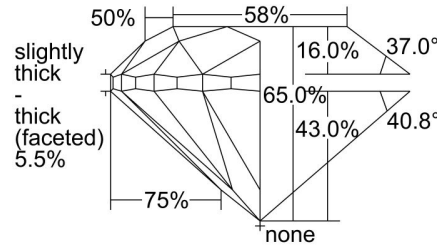

GIA NATURAL DIAMOND GRADING REPORT

 July 12, 2024
 GIA Report Number 2497904135
 Shape and Cutting Style Round Brilliant
 Measurements 7.89 - 8.00 x 5.17 mm

GRADING RESULTS

 Carat Weight 2.11 carat
 Color Grade K, Faint Brown
 Clarity Grade VVS2
 Cut Grade Very Good

PROPORTIONS

Profile to actual proportions

CLARITY CHARACTERISTICS

KEY TO SYMBOLS*

- Pinpoint
- ∖ Needle
- ~ Feather

* Red symbols denote internal characteristics (inclusions). Green or black symbols denote external characteristics (blemishes). Diagram is an approximate representation of the diamond, and symbols shown indicate type, position, and approximate size of clarity characteristics. All clarity characteristics may not be shown. Details of finish are not shown.