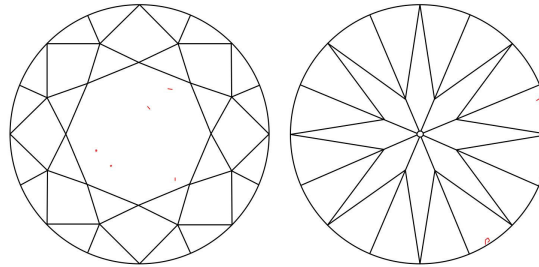

GIA NATURAL DIAMOND GRADING REPORT

 July 12, 2024
 GIA Report Number 2497904135
 Shape and Cutting Style Round Brilliant
 Measurements 7.89 - 8.00 x 5.17 mm

GRADING RESULTS

 Carat Weight 2.11 carat
 Color Grade K, Faint Brown
 Clarity Grade VVS2
 Cut Grade Very Good

PROPORTIONS

Profile to actual proportions

CLARITY CHARACTERISTICS

KEY TO SYMBOLS*

- Pinpoint
- ∖ Needle
- ~ Feather

* Red symbols denote internal characteristics (inclusions). Green or black symbols denote external characteristics (blemishes). Diagram is an approximate representation of the diamond, and symbols shown indicate type, position, and approximate size of clarity characteristics. All clarity characteristics may not be shown. Details of finish are not shown.