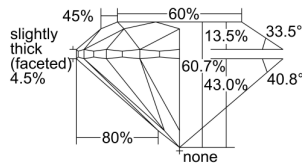

GIA®

FACSIMILE

GIA REPORT 2497904344

Verify this report at gia.edu

GIA NATURAL DIAMOND DOSSIER®

July 12, 2024
GIA Report Number 2497904344
Shape and Cutting Style ..... Round Brilliant
Measurements ..... 4.30 - 4.32 x 2.62 mm

GRADING RESULTS

Carat Weight ..... 0.30 carat
Color Grade ..... F
Clarity Grade S11
Cut Grade ..... Excellent

ADDITIONAL GRADING INFORMATION

Polish ..... Excellent
Symmetry ..... Excellent
Fluorescence ..... None
Clarity Characteristics..... Cloud, Crystal, Feather
Inspection(s): GIA 2497904344

PROPORTIONS

Profile to actual proportions