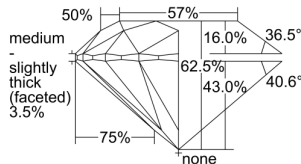

GIA®

FACSIMILE

GIA REPORT 2497904554

Verify this report at GIA.edu

GIA NATURAL DIAMOND DOSSIER®

July 12, 2024
GIA Report Number 2497904554
Shape and Cutting Style ..... Round Brilliant
Measurements ..... 4.63 - 4.67 x 2.90 mm

GRADING RESULTS

Carat Weight ..... 0.39 carat
Color Grade ..... E
Clarity Grade VS1
Cut Grade ..... Excellent

ADDITIONAL GRADING INFORMATION

Polish ..... Excellent
Symmetry ..... Excellent
Fluorescence ..... Faint
Clarity Characteristics ..... Cloud
Inscription(s): GIA 2497904554

PROPORTIONS

Profile to actual proportions