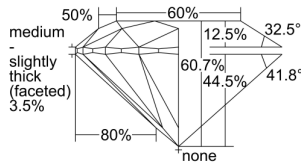

GIA®

FACSIMILE

GIA REPORT 2497905236

Verify this report at GIA.edu

GIA NATURAL DIAMOND DOSSIER®

July 12, 2024
GIA Report Number **2497905236**
Shape and Cutting Style ..... **Round Brilliant**
Measurements ..... **5.12 - 5.16 x 3.12 mm**

GRADING RESULTS

Carat Weight ..... **0.50 carat**
Color Grade ..... **F**
Clarity Grade **S11**
Cut Grade ..... **Excellent**

ADDITIONAL GRADING INFORMATION

Polish ..... **Excellent**
Symmetry ..... **Excellent**
Fluorescence ..... **None**
Clarity Characteristics ..... **Feather, Crystal**
Inscription(s): **GIA 2497905236**

PROPORTIONS

Profile to actual proportions

GRADING SCALES

GIA COLOR SCALE	GIA CLARITY SCALE	GIA CUT SCALE	
D	FLAWLESS	EXCELLENT	
E	INTERNALLY FLAWLESS		
F		VVS₁	VERY GOOD
G	VVS₂		
H	VS₁	GOOD	
I	VS₂		
J	S1₁	FAIR	
K	S1₂		
L	I₁	POOR	
M	I₂		
N	I₃		
O			
P			
Q			
R			
S			
T			
U			
V			
W			
X			
Y			
Z