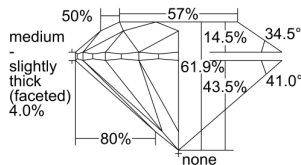

GIA®

FACSIMILE

GIA REPORT 2497909967

Verify this report at GIA.edu

GIA NATURAL DIAMOND DOSSIER®

July 15, 2024
GIA Report Number 2497909967
Shape and Cutting Style ..... Round Brilliant
Measurements ..... 4.73 - 4.76 x 2.93 mm

GRADING RESULTS

Carat Weight ..... 0.40 carat
Color Grade ..... H
Clarity Grade S11
Cut Grade ..... Excellent

ADDITIONAL GRADING INFORMATION

Polish ..... Excellent
Symmetry ..... Excellent
Fluorescence ..... Faint
Clarity Characteristics..... Crystal, Feather, Knot, Cloud
Inscription(s): GIA 2497909967

PROPORTIONS

Profile to actual proportions