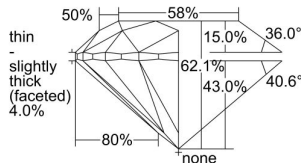

GIA®

FACSIMILE

GIA REPORT 2497910761

Verify this report at GIA.edu

GIA NATURAL DIAMOND DOSSIER®

July 12, 2024
GIA Report Number 2497910761
Shape and Cutting Style ..... Round Brilliant
Measurements ..... 4.66 - 4.70 x 2.91 mm

GRADING RESULTS

Carat Weight ..... 0.40 carat
Color Grade I
Clarity Grade VS1
Cut Grade ..... Excellent

ADDITIONAL GRADING INFORMATION

Polish ..... Excellent
Symmetry ..... Very Good
Fluorescence ..... None
Clarity Characteristics ..... Crystal, Pinpoint
Inscription(s): GIA 2497910761

PROPORTIONS

GRADING SCALES

GIA COLOR SCALE	GIA CLARITY SCALE	GIA CUT SCALE
COLOURLESS	FLAWLESS	EXCELLENT
D	INTERNALLY FLAWLESS	
E	VVS₁	VERY GOOD
F		
G	VS₁	GOOD
H		
I	SI₁	FAIR
J		
K	I₁	POOR
L		
M	I₂	
N		
O	I₃	
P		
Q		
R		
S		
T		
U		
V		
W		
X		
Y		
Z