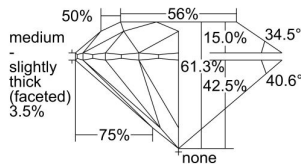

GIA®

FACSIMILE

GIA REPORT 2497914339

Verify this report at GIA.edu

GIA NATURAL DIAMOND DOSSIER®

July 15, 2024
GIA Report Number 2497914339
Shape and Cutting Style ..... Round Brilliant
Measurements ..... 5.14 - 5.17 x 3.16 mm

GRADING RESULTS

Carat Weight ..... 0.51 carat
Color Grade ..... J
Clarity Grade VVS1
Cut Grade ..... Excellent

ADDITIONAL GRADING INFORMATION

Polish ..... Excellent
Symmetry ..... Excellent
Fluorescence ..... None
Clarity Characteristics ..... Cloud
Inscription(s): GIA 2497914339

PROPORTIONS

Profile to actual proportions

GRADING SCALES

GIA COLOR SCALE	GIA CLARITY SCALE	GIA CUT SCALE	
D	FLAWLESS	EXCELLENT	
E	INTERNALLY FLAWLESS		
F		VVS₁	VERY GOOD
G	VVS₂		
H	VS₁	GOOD	
I	VS₂		
J	SI₁	FAIR	
K	SI₂		
L	I₁	POOR	
M	I₂		
N	I₃		
O			
P			
Q			
R			
S			
T			
U			
V			
W			
X			
Y			
Z