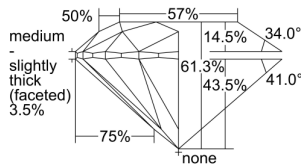

GIA®

FACSIMILE

GIA REPORT 2497917903

Verify this report at GIA.edu

GIA NATURAL DIAMOND DOSSIER®

July 15, 2024
GIA Report Number 2497917903
Shape and Cutting Style ..... Round Brilliant
Measurements ..... 4.02 - 4.04 x 2.47 mm

GRADING RESULTS

Carat Weight ..... 0.24 carat
Color Grade ..... E
Clarity Grade VS1
Cut Grade ..... Excellent

ADDITIONAL GRADING INFORMATION

Polish ..... Excellent
Symmetry ..... Excellent
Fluorescence ..... None
Clarity Characteristics ..... Cloud
Inscription(s): GIA 2497917903

PROPORTIONS

Profile to actual proportions

GRADING SCALES

GIA COLOR SCALE	GIA CLARITY SCALE	GIA CUT SCALE	
D	FLAWLESS	EXCELLENT	
E	INTERNALLY FLAWLESS		
F		VVS₁	VERY GOOD
G	VVS₂		
H	VS₁	GOOD	
I	VS₂		
J	SI₁	FAIR	
K	SI₂		
L	I₁	POOR	
M			
N			
O	I₂		
P			
Q	I₃		
R			
S			
T			
U			
V			
W			
X			
Y			
Z