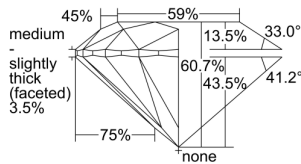

GIA®

FACSIMILE

GIA REPORT 2497918780

Verify this report at GIA.edu

GIA NATURAL DIAMOND DOSSIER®

July 15, 2024
GIA Report Number 2497918780
Shape and Cutting Style ..... Round Brilliant
Measurements ..... 5.34 - 5.38 x 3.25 mm

GRADING RESULTS

Carat Weight ..... 0.57 carat
Color Grade ..... F
Clarity Grade S11
Cut Grade ..... Excellent

ADDITIONAL GRADING INFORMATION

Polish ..... Excellent
Symmetry ..... Excellent
Fluorescence ..... None
Clarity Characteristics ..... Crystal, Cloud
Inscription(s): GIA 2497918780

PROPORTIONS

Profile to actual proportions

GRADING SCALES

GIA COLOR SCALE

COLORLESS	D
	E
	F
	G
	H
	I
	J
NEAR COLORLESS	K
	L
FLAWT	M
	N
	O
	P
VERY LIGHT	R
	S
	T
	U
	V
	W
	X
	Y
LIGHT	Z

GIA CLARITY SCALE

	FLAWLESS
	INTERNALLY FLAWLESS
VERY VERY SLIGHTLY INCLUDED	VVS₁
	VVS₂
VERY SLIGHTLY INCLUDED	VS₁
	VS₂
SLIGHTLY INCLUDED	S1₁
	S1₂
	I₁
	I₂
INCLUDED	I₃

GIA CUT SCALE

	EXCELLENT
	VERY GOOD
	GOOD
	FAIR
	POOR