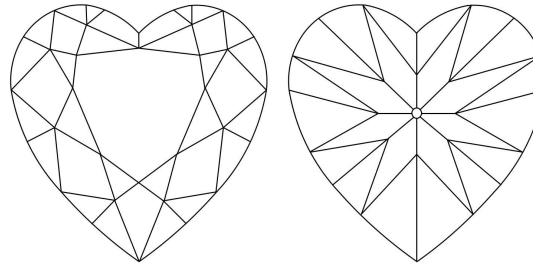

CLARITY CHARACTERISTICS

GRADING SCALES

GIA COLOR SCALE		GIA CLARITY SCALE			
COLOURLESS	D	VERY VERY SLIGHTLY INCLUDED	FLAWLESS		
	E		INTERNALLY FLAWLESS		
	F		VVS₁		
NEAR COLOURLESS	G		VVS₂		
	H		VERY SLIGHTLY INCLUDED	VS₁	
	I			VS₂	
J	SLIGHTLY INCLUDED			SI₁	
FAINT			K	SI₂	
			L	INCLUDED	I₁
	M		I₂		
N	I₃				
VERY LIGHT	O				
	P				
	Q				
LIGHT	R				
	S				
	T				
	U				
	V				
	W				
	X				
Y					
Z					

reportcheck.gia.edu

The results documented in this report refer only to the diamond described, and were obtained using the techniques and equipment available to GIA at the time of examination. This report is not a guarantee or valuation. For additional information and important limitations and disclaimers, please see GIA.edu/terms or call +1 800 421 7250 or +1 760 603 4500. ©2023 Gemological Institute of America, Inc.

THE SECURITY FEATURES IN THIS DOCUMENT, INCLUDING THE HOLOGRAM, SECURITY SCREEN AND MICROPRINT LINES, IN ADDITION TO THOSE NOT LISTED, EXCEED DOCUMENT SECURITY INDUSTRY GUIDELINES.