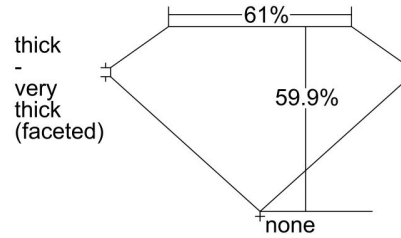

PROPORTIONS

Profile not to actual proportions