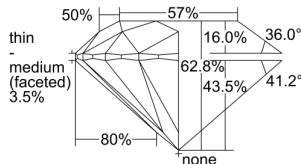

GIA®

FACSIMILE

GIA REPORT 2497919782

Verify this report at GIA.edu

GIA NATURAL DIAMOND DOSSIER®

July 12, 2024
GIA Report Number **2497919782**
Shape and Cutting Style ..... **Round Brilliant**
Measurements ..... **5.36 - 5.41 x 3.38 mm**

GRADING RESULTS

Carat Weight ..... **0.60 carat**
Color Grade ..... **D**
Clarity Grade **VS1**
Cut Grade ..... **Excellent**

ADDITIONAL GRADING INFORMATION

Polish ..... **Excellent**
Symmetry ..... **Excellent**
Fluorescence ..... **None**
Clarity Characteristics ..... **Cloud**
Inscription(s): **GIA 2497919782**

PROPORTIONS

Profile to actual proportions

GRADING SCALES

GIA COLOR SCALE	GIA CLARITY SCALE	GIA CUT SCALE	
D	FLAWLESS	EXCELLENT	
E	INTERNALLY FLAWLESS		
F		VVS₁	VERY GOOD
G	VVS₂		
H	VS₁	GOOD	
I	VS₂		
J	SI₁	FAIR	
K	SI₂		
L	I₁	POOR	
M	I₂		
N	I₃		
O			
P			
Q			
R			
S			
T			
U			
V			
W			
X			
Y			
Z