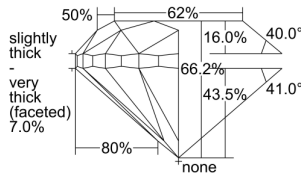

GIA®

FACSIMILE

GIA REPORT 2497926422

Verify this report at GIA.edu

GIA NATURAL DIAMOND DOSSIER®

July 16, 2024
GIA Report Number 2497926422
Shape and Cutting Style ..... Round Brilliant
Measurements ..... 4.06 - 4.10 x 2.70 mm

GRADING RESULTS

Carat Weight ..... 0.30 carat
Color Grade I
Clarity Grade S11
Cut Grade ..... Good

ADDITIONAL GRADING INFORMATION

Polish ..... Excellent
Symmetry ..... Good
Fluorescence ..... None
Clarity Characteristics ..... Cloud
Inscription(s): GIA 2497926422

PROPORTIONS

Profile to actual proportions

GRADING SCALES

GIA COLOR SCALE

COLOREDNESS	D
	E
	F
	G
	H
	I
	J
NEAR COLORLESS	K
	L
Faint	M
	N
	O
	P
Very Light	Q
	R
	S
	T
	U
	V
Light	W
	X
	Y
	Z

GIA CLARITY SCALE

VERY VERY SLIGHTLY INCLUDED	FLAWLESS
	INTERNALLY FLAWLESS
VERY SLIGHTLY INCLUDED	VVS₁
	VVS₂
SLIGHTLY INCLUDED	VS₁
	VS₂
INCLUDED	S1₁
	S1₂
	I₁
	I₂
	I₃

GIA CUT SCALE

EXCELLENT
VERY GOOD
GOOD
FAIR
POOR