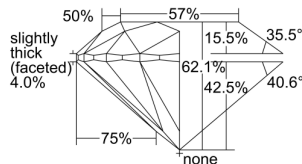

GIA®

FACSIMILE

GIA REPORT 2497926867

Verify this report at GIA.edu

GIA NATURAL DIAMOND DOSSIER®

July 15, 2024
GIA Report Number 2497926867
Shape and Cutting Style ..... Round Brilliant
Measurements ..... 5.68 - 5.72 x 3.54 mm

GRADING RESULTS

Carat Weight ..... 0.72 carat
Color Grade ..... D
Clarity Grade VS1
Cut Grade ..... Excellent

ADDITIONAL GRADING INFORMATION

Polish ..... Excellent
Symmetry ..... Excellent
Fluorescence ..... Strong Blue
Clarity Characteristics ..... Crystal, Pinpoint
Inscription(s): GIA 2497926867

PROPORTIONS

Profile to actual proportions

GRADING SCALES

GIA COLOR SCALE	GIA CLARITY SCALE	GIA CUT SCALE	
D	FLAWLESS	EXCELLENT	
E	INTERNALLY FLAWLESS		
F		VVS₁	VERY GOOD
G	VVS₂		
H	VS₁	GOOD	
I	VS₂		
J	SI₁	FAIR	
K	SI₂		
L	I₁	POOR	
M			
N			
O	I₂		
P			
Q	I₃		
R			
S			
T			
U			
V			
W			
X			
Y			
Z