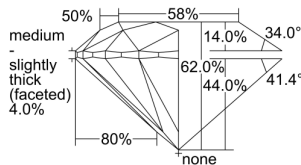

GIA®

FACSIMILE

GIA REPORT 2497927446

Verify this report at GIA.edu

GIA NATURAL DIAMOND DOSSIER®

July 16, 2024
GIA Report Number **2497927446**
Shape and Cutting Style ..... **Round Brilliant**
Measurements ..... **4.28 - 4.31 x 2.66 mm**

GRADING RESULTS

Carat Weight ..... **0.30 carat**
Color Grade ..... **H**
Clarity Grade **VVS1**
Cut Grade ..... **Excellent**

ADDITIONAL GRADING INFORMATION

Polish ..... **Excellent**
Symmetry ..... **Excellent**
Fluorescence ..... **None**
Clarity Characteristics..... **Pinpoint, Needle, Feather**
Inscription(s): **GIA 2497927446**

PROPORTIONS

Profile to actual proportions

GRADING SCALES

GIA COLOR SCALE	GIA CLARITY SCALE	GIA CUT SCALE	
D	FLAWLESS	EXCELLENT	
E	INTERNALLY FLAWLESS		
F		VVS₁	VERY GOOD
G	VVS₂		
H	VS₁	GOOD	
I	VS₂		
J	SI₁	FAIR	
K	SI₂		
L	I₁	POOR	
M			
N	I₂		
O			
P	I₃		
Q			
R			
S			
T			
U			
V			
W			
X			
Y			
Z