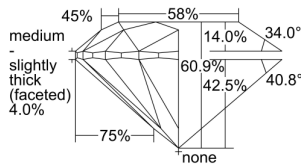

GIA®

FACSIMILE

GIA REPORT 2497928532

Verify this report at GIA.edu

GIA NATURAL DIAMOND DOSSIER®

July 16, 2024
GIA Report Number **2497928532**
Shape and Cutting Style ..... **Round Brilliant**
Measurements ..... **3.66 - 3.67 x 2.23 mm**

GRADING RESULTS

Carat Weight ..... **0.18 carat**
Color Grade ..... **F**
Clarity Grade **VS2**
Cut Grade ..... **Excellent**

ADDITIONAL GRADING INFORMATION

Polish ..... **Excellent**
Symmetry ..... **Excellent**
Fluorescence ..... **None**
Clarity Characteristics..... **Cloud, Crystal, Needle**
Inscription(s): **GIA 2497928532**

PROPORTIONS

Profile to actual proportions

GRADING SCALES

GIA COLOR SCALE	GIA CLARITY SCALE	GIA CUT SCALE	
D	FLAWLESS	EXCELLENT	
E	INTERNALLY FLAWLESS		
F		VVS₁	VERY GOOD
G	VVS₂		
H	VS₁	GOOD	
I	VS₂		
J	SI₁	FAIR	
K	SI₂		
L	I₁	POOR	
M	I₂		
N	I₃		
O			
P			
Q			
R			
S			
T			
U			
V			
W			
X			
Y			
Z