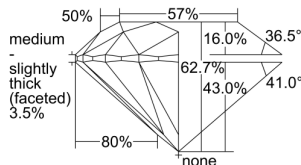

GIA®

FACSIMILE

GIA REPORT 2497929538

Verify this report at GIA.edu

GIA NATURAL DIAMOND DOSSIER®

July 17, 2024
GIA Report Number **2497929538**
Shape and Cutting Style ..... **Round Brilliant**
Measurements ..... **4.71 - 4.73 x 2.96 mm**

GRADING RESULTS

Carat Weight ..... **0.40 carat**
Color Grade ..... **I**
Clarity Grade **S11**
Cut Grade ..... **Excellent**

ADDITIONAL GRADING INFORMATION

Polish ..... **Excellent**
Symmetry ..... **Excellent**
Fluorescence ..... **None**
Clarity Characteristics ..... **Crystal**
Inscription(s): **GIA 2497929538**

PROPORTIONS

Profile to actual proportions

GRADING SCALES

GIA COLOR SCALE	GIA CLARITY SCALE	GIA CUT SCALE	
D	FLAWLESS	EXCELLENT	
E	INTERNALLY FLAWLESS		
F		VVS₁	VERY GOOD
G	VVS₂		
H	VS₁	GOOD	
I	VS₂		
J	S1₁	FAIR	
K	S1₂		
L	I₁	POOR	
M	I₂		
N	I₃		
O			
P			
Q			
R			
S			
T			
U			
V			
W			
X			
Y			
Z