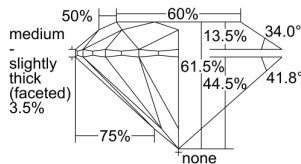

GIA®

FACSIMILE

GIA REPORT 2497930357

Verify this report at GIA.edu

GIA NATURAL DIAMOND DOSSIER®

July 16, 2024
GIA Report Number **2497930357**
Shape and Cutting Style ..... **Round Brilliant**
Measurements ..... **4.75 - 4.77 x 2.93 mm**

GRADING RESULTS

Carat Weight ..... **0.40 carat**
Color Grade ..... **G**
Clarity Grade **VS1**
Cut Grade ..... **Excellent**

ADDITIONAL GRADING INFORMATION

Polish ..... **Excellent**
Symmetry ..... **Excellent**
Fluorescence ..... **None**
Clarity Characteristics..... **Cloud, Crystal, Feather, Pinpoint**
Inscription(s): **GIA 2497930357**

PROPORTIONS

Profile to actual proportions

GRADING SCALES

GIA COLOR SCALE	GIA CLARITY SCALE	GIA CUT SCALE	
D	FLAWLESS	EXCELLENT	
E	INTERNALLY FLAWLESS		
F		VVS₁	VERY GOOD
G	VVS₂		
H	VS₁	GOOD	
I	VS₂		
J	SI₁	FAIR	
K	SI₂		
L	I₁	POOR	
M	I₂		
N	I₃		
O			
P			
Q			
R			
S			
T			
U			
V			
W			
X			
Y			
Z