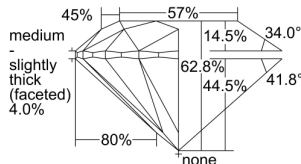

GIA®

FACSIMILE

GIA REPORT 2497932642

Verify this report at GIA.edu

GIA NATURAL DIAMOND DOSSIER®

July 17, 2024
GIA Report Number 2497932642
Shape and Cutting Style ..... Round Brilliant
Measurements ..... 4.57 - 4.59 x 2.88 mm

GRADING RESULTS

Carat Weight ..... 0.37 carat
Color Grade ..... F
Clarity Grade S11
Cut Grade ..... Excellent

ADDITIONAL GRADING INFORMATION

Polish ..... Excellent
Symmetry ..... Excellent
Fluorescence ..... None
Clarity Characteristics ..... Cloud, Crystal
Inscription(s): GIA 2497932642

PROPORTIONS

Profile to actual proportions

GRADING SCALES

GIA COLOR SCALE

COLORED	D
	E
	F
	G
	H
	I
	J
NEAR COLORLESS	K
	L
Faint	M
	N
	O
	P
Very Light	Q
	R
	S
	T
	U
	V
	W
	X
	Y
Light	Z

GIA CLARITY SCALE

FLAWLESS	VERY VERY SLIGHTLY INCLUDED	VVS₁	
			VVS₂
INTERNALLY FLAWLESS	VERY SLIGHTLY INCLUDED	VS₁	
		VS₂	
SLIGHTLY INCLUDED	SLIGHTLY INCLUDED	SI₁	
		SI₂	
INCLUDED	INCLUDED	I₁	
		I₂	
		I₃	

GIA CUT SCALE

EXCELLENT
VERY GOOD
GOOD
FAIR
POOR