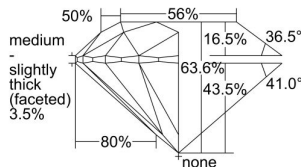

GIA®

FACSIMILE

GIA REPORT 2497934081

Verify this report at GIA.edu

GIA NATURAL DIAMOND DOSSIER®

July 16, 2024
GIA Report Number 2497934081
Shape and Cutting Style ..... Round Brilliant
Measurements ..... 5.02 - 5.05 x 3.20 mm

GRADING RESULTS

Carat Weight ..... 0.50 carat
Color Grade ..... F
Clarity Grade S11
Cut Grade ..... Excellent

ADDITIONAL GRADING INFORMATION

Polish ..... Excellent
Symmetry ..... Excellent
Fluorescence ..... None
Clarity Characteristics ..... Crystal, Feather
Inscription(s): GIA 2497934081

PROPORTIONS

Profile to actual proportions

GRADING SCALES

GIA COLOR SCALE	GIA CLARITY SCALE	GIA CUT SCALE
D	FLAWLESS	EXCELLENT
E	FLAWLESS	
F	INTERNALLY FLAWLESS	VERY GOOD
G	VVS₁	
H	VVS₂	GOOD
I	VS₁	
J	VS₂	FAIR
K	S1₁	
L	S1₂	POOR
M	I₁	
N	I₂	
O	I₃	
P		
Q		
R		
S		
T		
U		
V		
W		
X		
Y		
Z