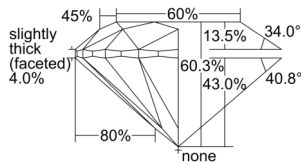

GIA®

FACSIMILE

GIA REPORT 2497936000

Verify this report at GIA.edu

GIA NATURAL DIAMOND DOSSIER®

August 08, 2024
GIA Report Number 2497936000
Shape and Cutting Style ..... Round Brilliant
Measurements ..... 4.45 - 4.47 x 2.69 mm

GRADING RESULTS

Carat Weight ..... 0.33 carat
Color Grade ..... D
Clarity Grade S11
Cut Grade ..... Excellent

ADDITIONAL GRADING INFORMATION

Polish ..... Excellent
Symmetry ..... Excellent
Fluorescence ..... None
Clarity Characteristics ..... Crystal
Inscription(s): GIA 2497936000

PROPORTIONS

Profile to actual proportions

GRADING SCALES

GIA COLOR SCALE	GIA CLARITY SCALE	GIA CUT SCALE	
D	FLAWLESS	EXCELLENT	
E	INTERNALLY FLAWLESS		
F		VVS₁	VERY GOOD
G	VVS₂		
H	VS₁	GOOD	
I	VS₂		
J	S1₁	FAIR	
K	S1₂		
L	I₁	POOR	
M	I₂		
N	I₃		
O			
P			
Q			
R			
S			
T			
U			
V			
W			
X			
Y			
Z